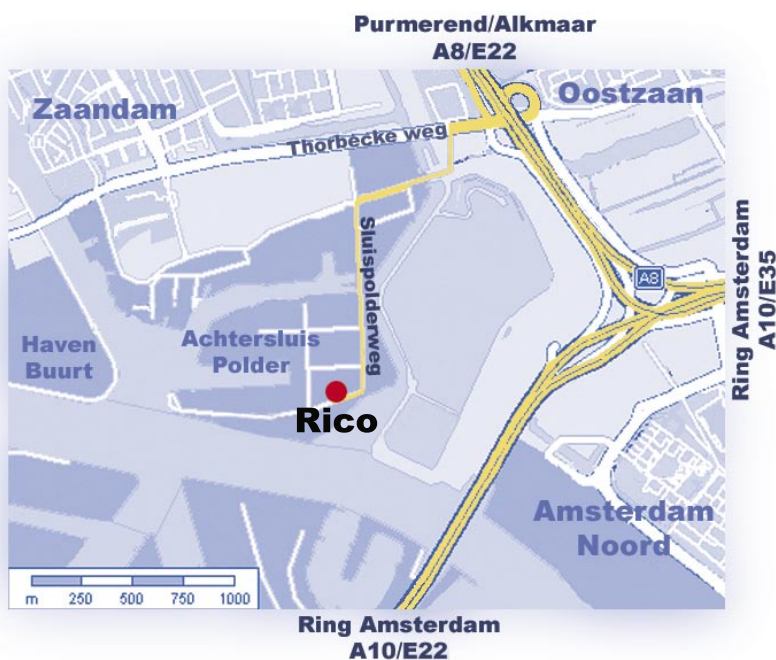

Route description

- A10 (Ring road Amsterdam)
- Follow Zaandam
- Exit "Twiske/Oostzaan"
- At Flashlight go to the right (you will drive under the high road)
- See also "Detail map"

Detail map

- At 2^e flashlight turn left ("Industrieterrein Achtersluispolderweg")
- After gas station turn right
- 1e road turn left (Sluispolderweg)
- At the end turn right Rico turkey processing equipment is located 30 meters at right hand side